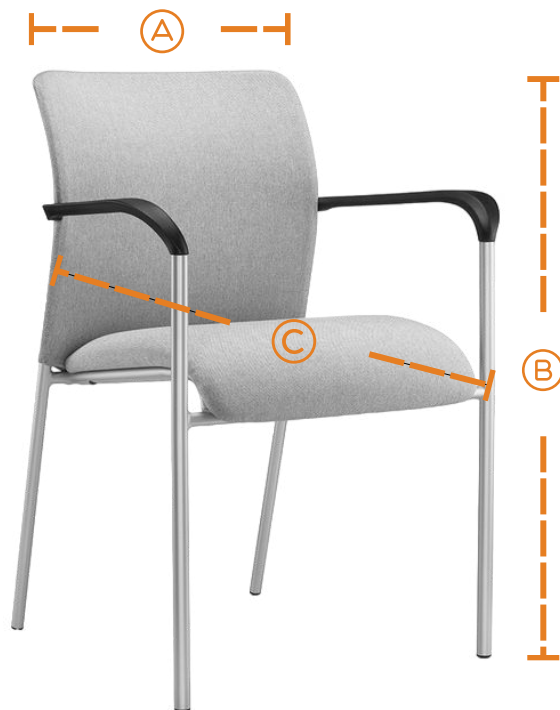

SUNLINE

INERTIA GUEST CHAIR

SKU: 9000

MATERIALS

- **Base:** Polished Aluminum
- **Seat:** Upholster or Mesh
- **Arms:** Nylon
- **Back:** Upholster or Mesh

FEATURES

- **Base:** Glides or Casters
- **Arms:** Optional
- **Color:** Multiple Fabric Colors

SPECIFICATIONS

A Overall Width: 18"

B Overall Height: 32"

C Overall Depth: 24"

▪ **Weight Limit:** 350 lbs