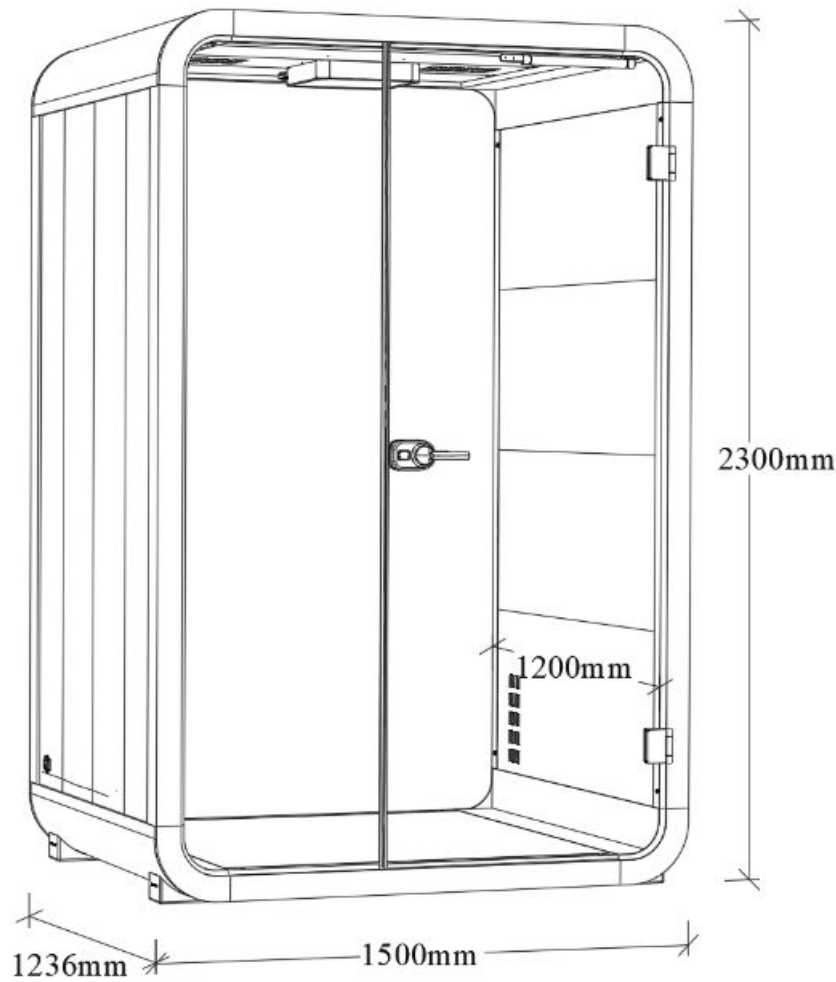

SUNLINE SERENITY PRIVACY BOOTH FEATURES

SUNLINE SERENITY PRIVACY BOOTH SMALL

FRAME COLORS

External Size:

Height: 2300 mm (90.55 in)

Width: 1000 mm (39.37 in)

Depth: 936 mm (36.85 in)

Internal Size:

Height: 2140 mm (84.25 in)

Width: 840 mm (33.07 in)

Depth: 900 mm (35.43 in)

INTERIOR FURNITURE OPTIONS*

*Furniture is included.

SUNLINE SERENITY PRIVACY BOOTH MEDIUM

FRAME COLORS

External Size:

Height: 2300 mm (90.55 in)
Width: 1500 mm (56.06 in)
Depth: 1235 mm (48.66 in)

Internal Size:

Height: 2140 mm (84.25 in)
Width: 1340 mm (52.76 in)
Depth: 1200 mm (47.24 in)

INTERIOR FURNITURE OPTIONS*

F3 ST-03
SY-01*2

Depth: 1536 mm (60.47 in)

Internal Size:

Height: 2140 mm (84.25 in)

Width: 2040 mm (80.31 in)

Depth: 1500 mm (59.06 in)

INTERIOR FURNITURE OPTIONS*

*Furniture is included.

SUNLINE SERENITY PRIVACY BOOTH EXTRA LARGE