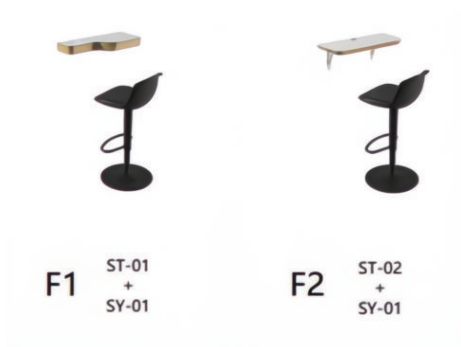

SUNLINE SERENITY PRIVACY BOOTH FEATURES

SUNLINE SERENITY PRIVACY BOOTH SMALL

FRAME COLORS

External Size:

Height: 2300 mm (90.55 in)

Width: 1000 mm (39.37 in)

Depth: 936 mm (36.85 in)

Internal Size:

Height: 2140 mm (84.25 in)

Width: 840 mm (33.07 in)

Depth: 900 mm (35.43 in)

INTERIOR FURNITURE OPTIONS*

*Furniture is included.

SUNLINE SERENITY PRIVACY BOOTH MEDIUM

FRAME COLORS

External Size:

Height: 2300 mm (90.55 in)
Width: 1500 mm (56.06 in)
Depth: 1235 mm (48.66 in)

Internal Size:

Height: 2140 mm (84.25 in)
Width: 1340 mm (52.76 in)
Depth: 1200 mm (47.24 in)

INTERIOR FURNITURE OPTIONS*

F3 ST-03
SY-01*2