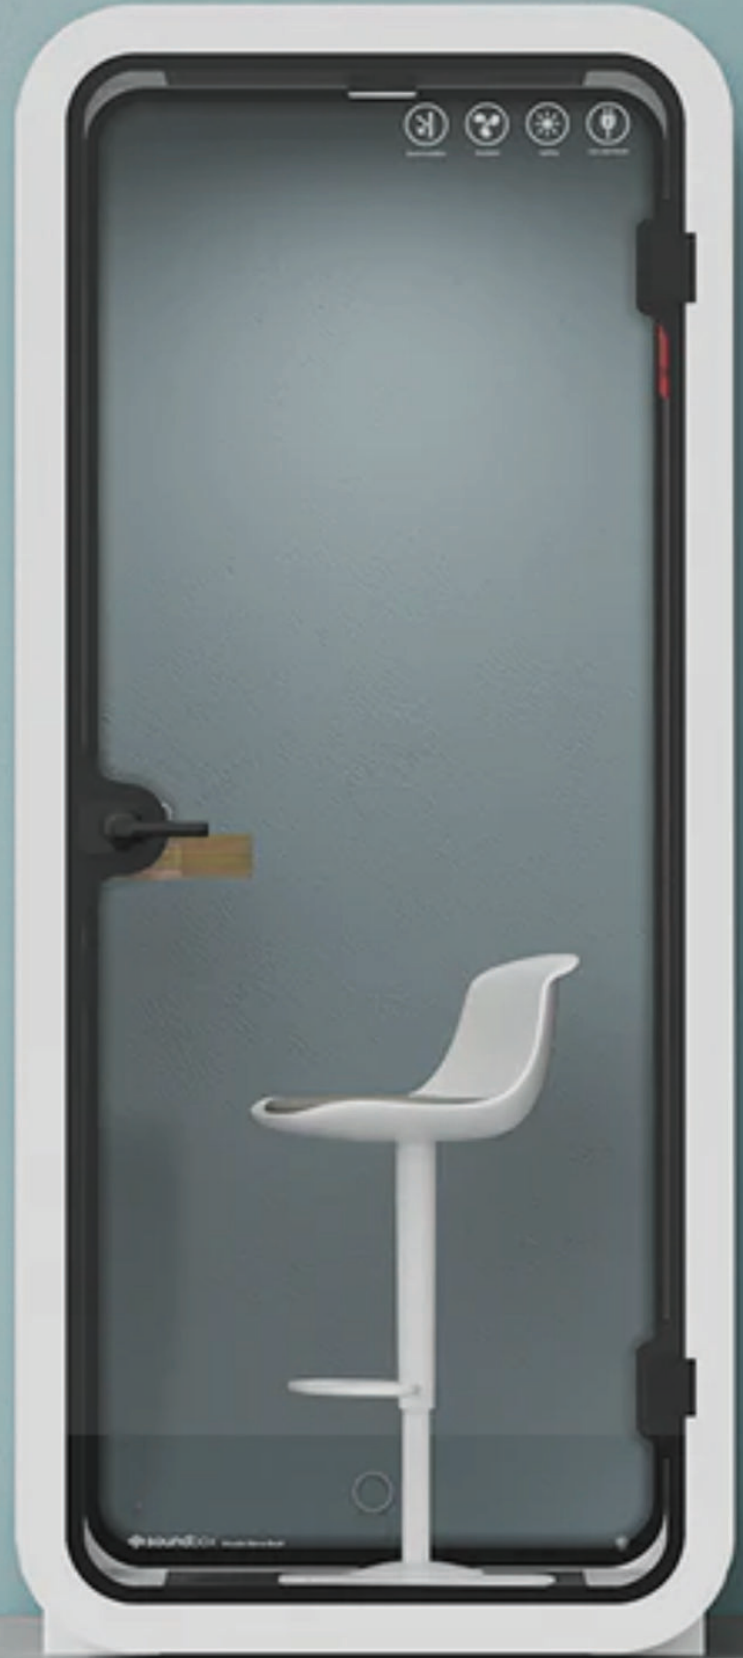

SUNLINE SERENITY

PRIVACY BOOTHS

SUNLINE SERENITY PRIVACY BOOTH

Privacy Booths provide you with a private and comfortable place to do your creative work.

Our booth structure consists of a supporting frame made from aerospace-grade aluminum panels, carbon composite panels, and double-glazed glasses - which are often used in high-speed rail trains. In order to simplify the assembly process, we only use one type of fastener.

The air in the booth is fully circulated every three minutes, equipped with 4000K natural color lighting, 12V-USB power supply, and power rated for 110-220V/50Hz.

SUNLINE SERENITY PRIVACY BOOTH FEATURES

MAIN MATERIAL

Tempered glass (same quality standard as Metro sliding door tempered glass). Aviation Aluminum frame, strong carbon composite wall panels, floor damping carpet. Wood-free, glue-free, screw-free.