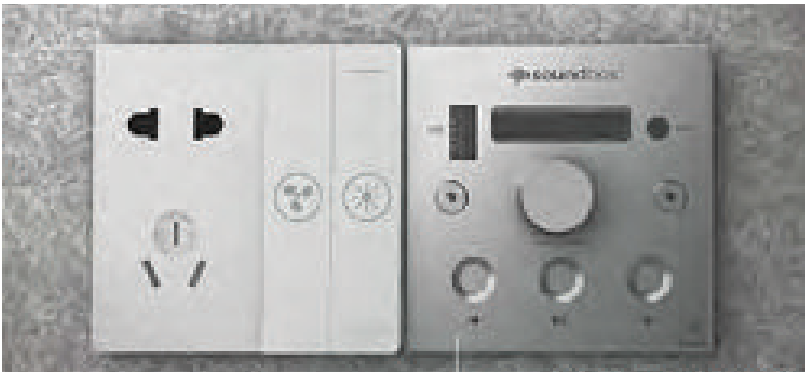

**BLUETOOTH AUDIO
SYSTEM**