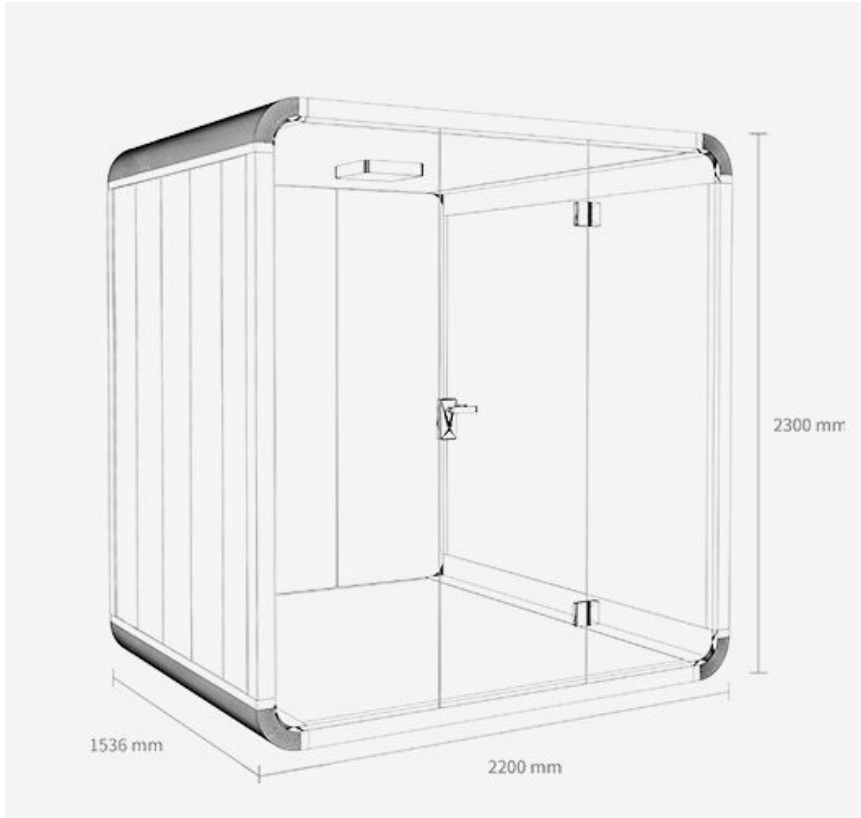

Height: 2140 mm (84.25 in)

Width: 840 mm (33.07 in)

Depth: 900 mm (35.43 in)

INTERIOR FURNITURE OPTIONS*

*Furniture is included.

SUNLINE SERENITY PRIVACY BOOTH MEDIUM

FRAME COLORS

External Size:

Height: 2300 mm (90.55 in)
Width: 1500 mm (56.06 in)
Depth: 1235 mm (48.66 in)

Internal Size:

Height: 2140 mm (84.25 in)
Width: 1340 mm (52.76 in)
Depth: 1200 mm (47.24 in)

INTERIOR FURNITURE OPTIONS*

F3 ST-03
SY-01*2

F4 ST-04
SY-02

E5 ST-09
SY-09

*Furniture is included.

SUNLINE SERENITY PRIVACY BOOTH LARGE

FRAME COLORS

External Size:

Height: 2300 mm (90.55 in)

Width: 2200 mm (86.61 in)

Depth: 1536 mm (60.47 in)

Internal Size:

Height: 2140 mm (84.25 in)

Width: 2040 mm (80.31 in)

Depth: 1500 mm (59.06 in)

INTERIOR FURNITURE OPTIONS*

*Furniture is included.

SUNLINE SERENITY PRIVACY BOOTH EXTRA LARGE