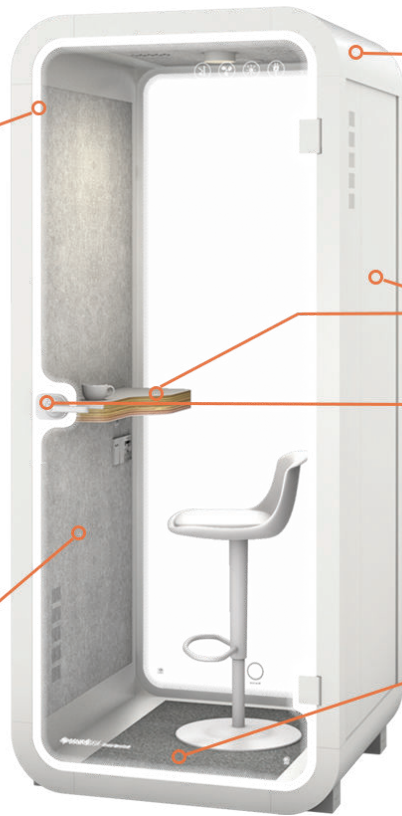

Height: 2140 mm (84.25 in)

Width: 840 mm (33.07 in)

Depth: 900 mm (35.43 in)

INTERIOR FURNITURE OPTIONS*

*Furniture is included.

SUNLINE SERENITY PRIVACY BOOTH MEDIUM

FRAME COLORS

External Size:

Cushion:
SF - 1105

FACTORY ORDER / PET PANEL

PET Panel:
GP - 04

SUNLINE SERENITY PRIVACY BOOTH CLEANING

GLASS

Daily Cleaning:

Wipe with a wet towel.

Periodic Cleaning:

Use standard glass cleaner

INTERIOR PANELS

- Use a vacuum to clean it thoroughly.
- Dirty parts can also be wiper with a towel, water and detergent.
- Keep dry after cleaning.

EXTERIOR FRAME TABLE DOOR HANDLE