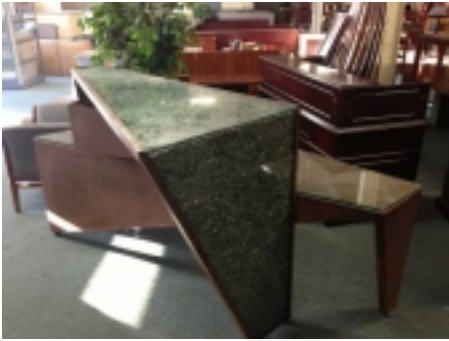

Avail: 100

[Product Details](#)

Custom Modern Reception Station $3500

Arnolds Price: $3,500.00

SKU: 2700

Avail: 1

[Product Details](#)