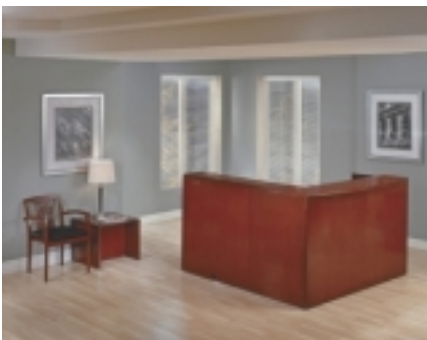

[Arnolds brand wood reception stations](#)

[Click for Price](#)