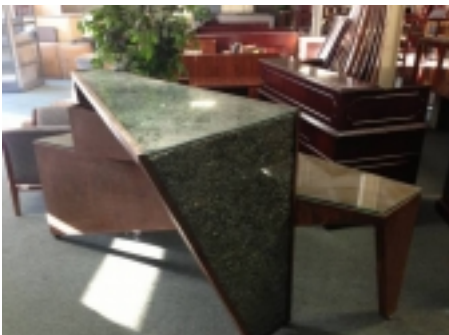

[Amazing reception station with granite top](#)

List Price New: $25,000.00   Arnolds Price: $8,500.00

You Save: $16,500.00

Arnold's Office Furniture offers the best around! For more information about reception station with granite top deal, visit our site today!

[Product Details](#)